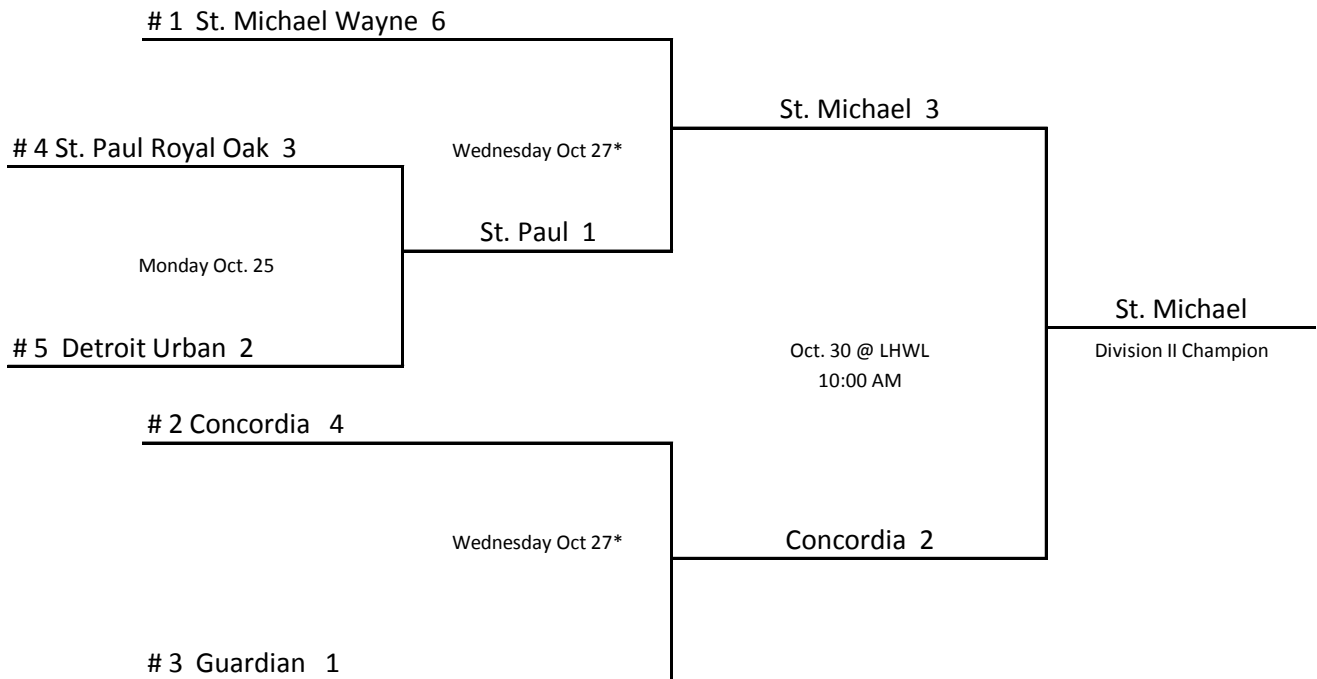

2010 WLAL Soccer Tournament

DIVISION I

DIVISION II

Higher seed is the home team

* Oct. 28th as alternate date