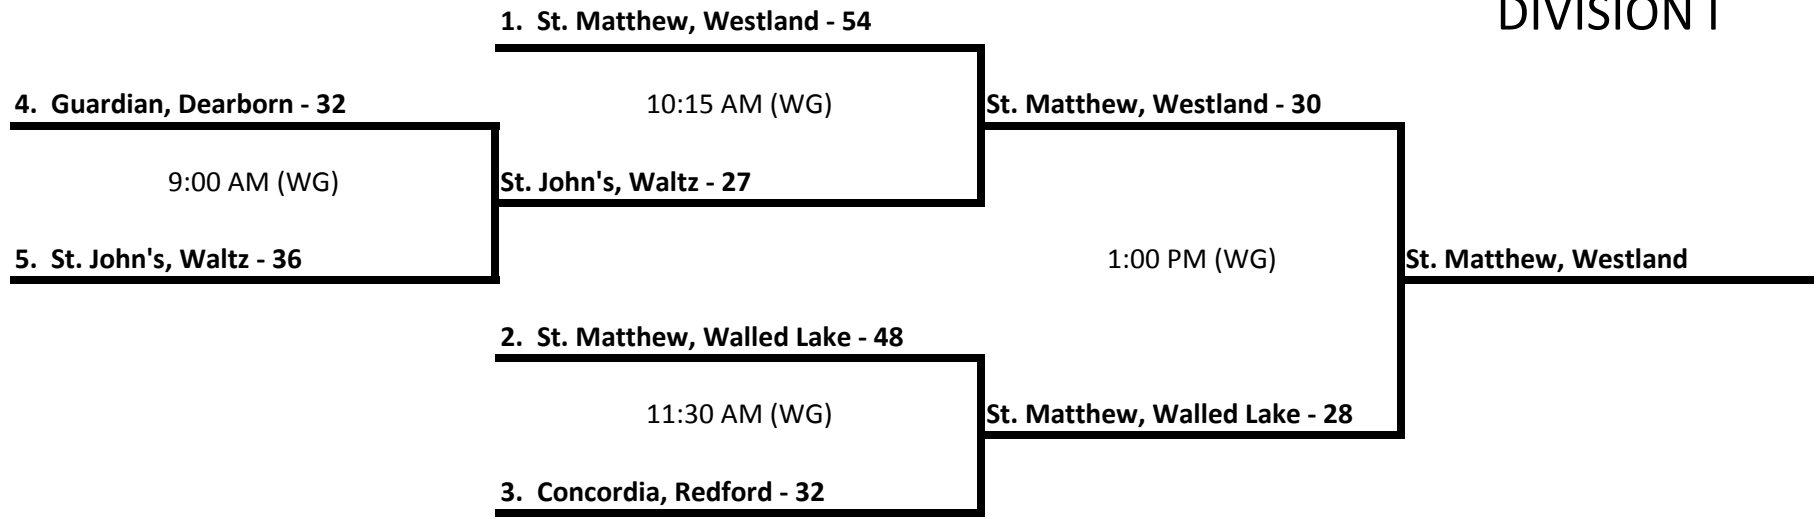

# 2017 WLAL BOYS BASKETBALL TOURNAMENT

## DIVISION I

## DIVISION II

WG = West Gym

EG = East Gym