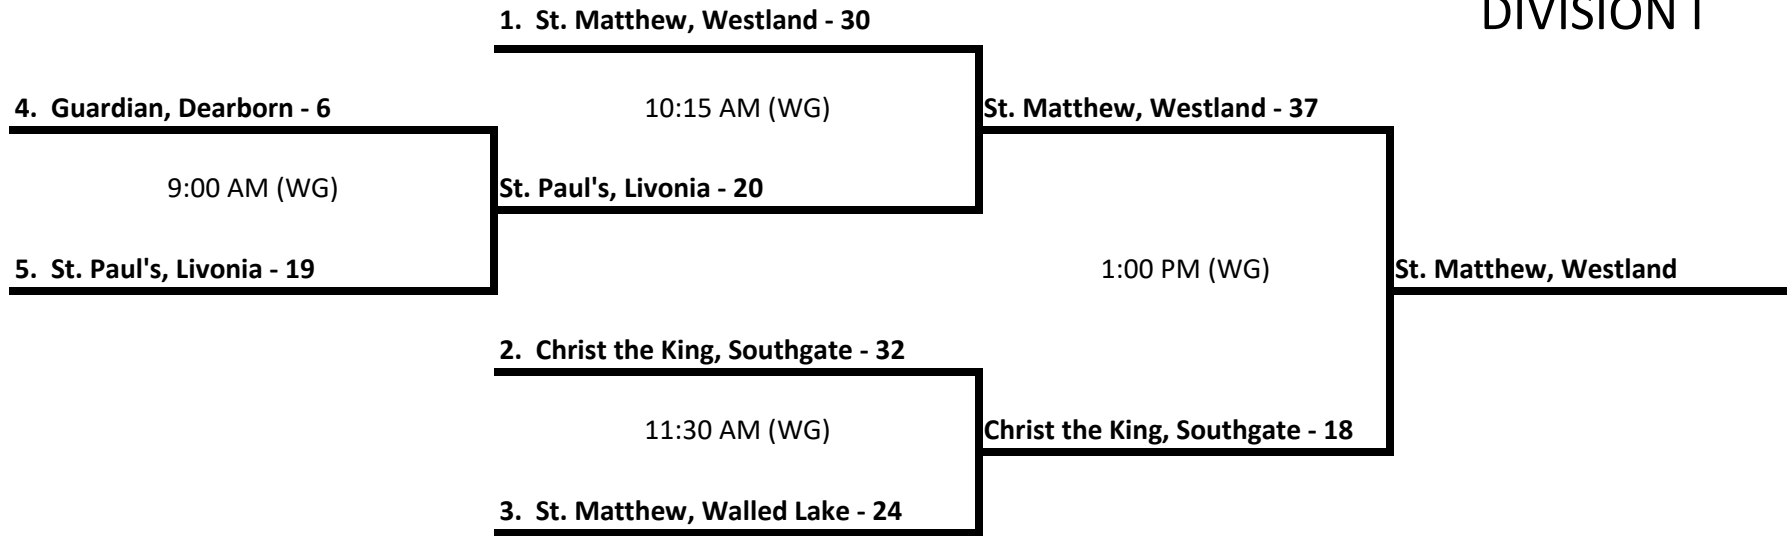

2023 WLAL BOYS BASKETBALL TOURNAMENT

DIVISION I

DIVISION II

WG = West Gym

EG = East Gym