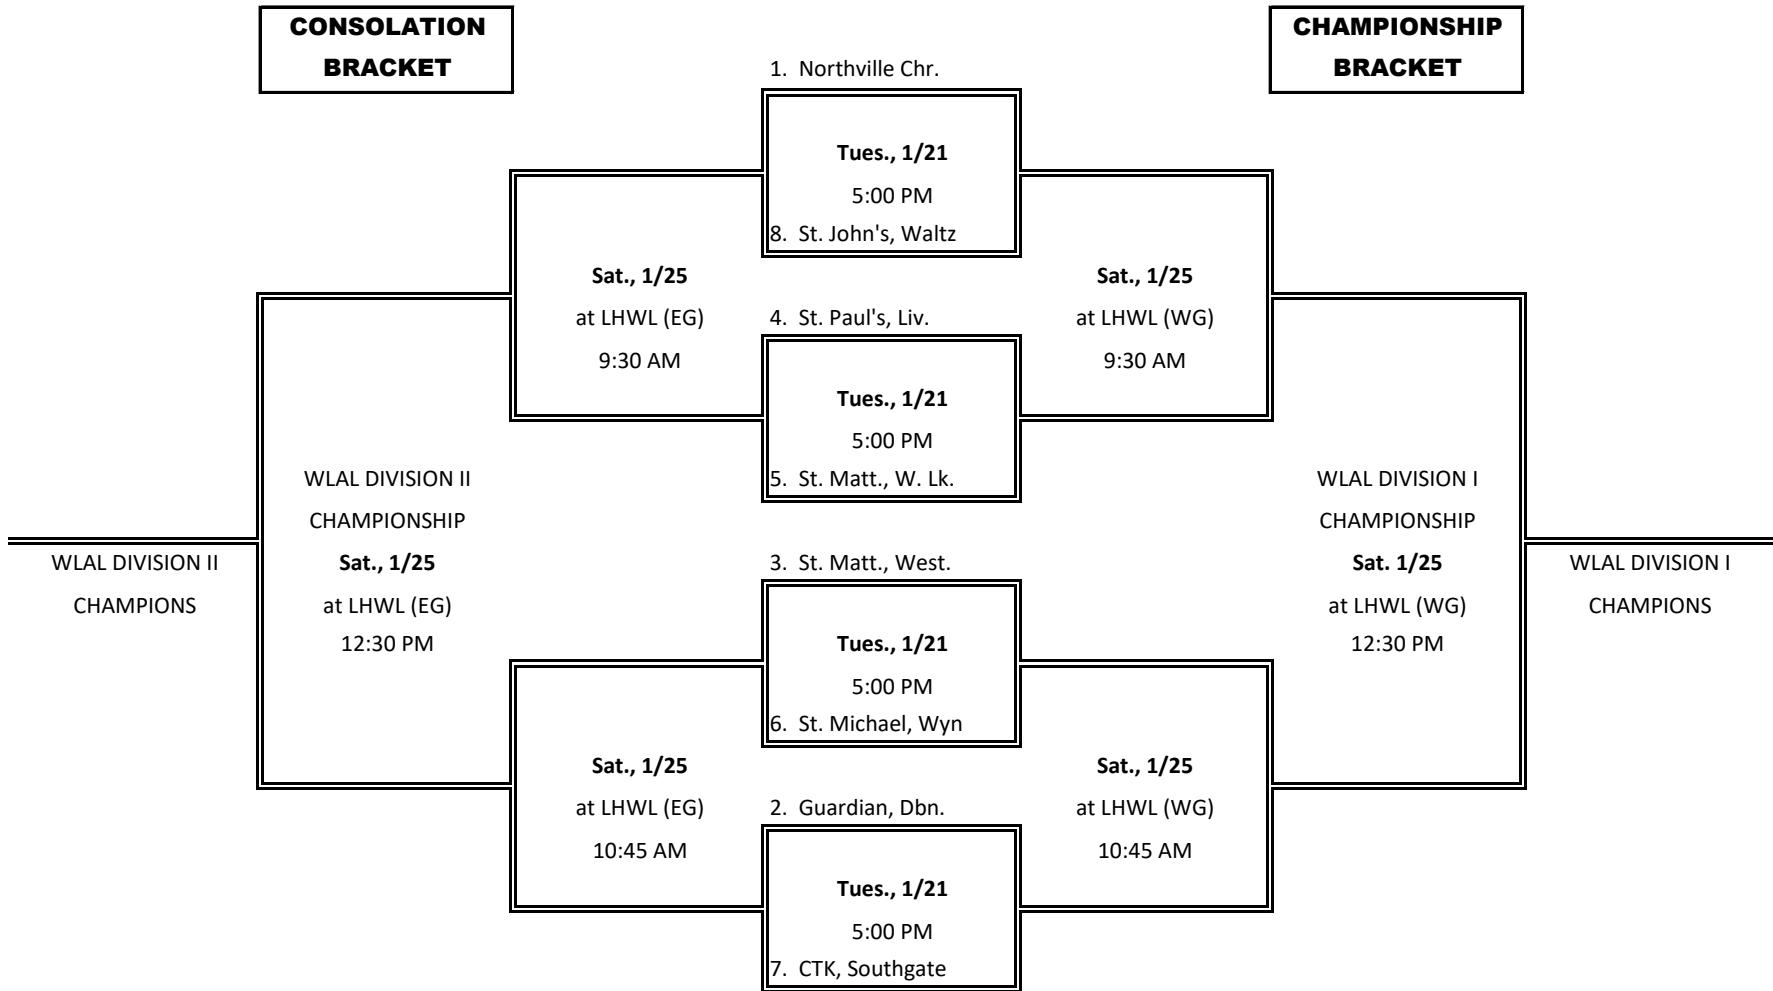

# 2025 WLAL BOYS BASKETBALL TOURNAMENT

All first round tournament games are played at higher seed's home location.

WG = West Gym

EG = East Gym