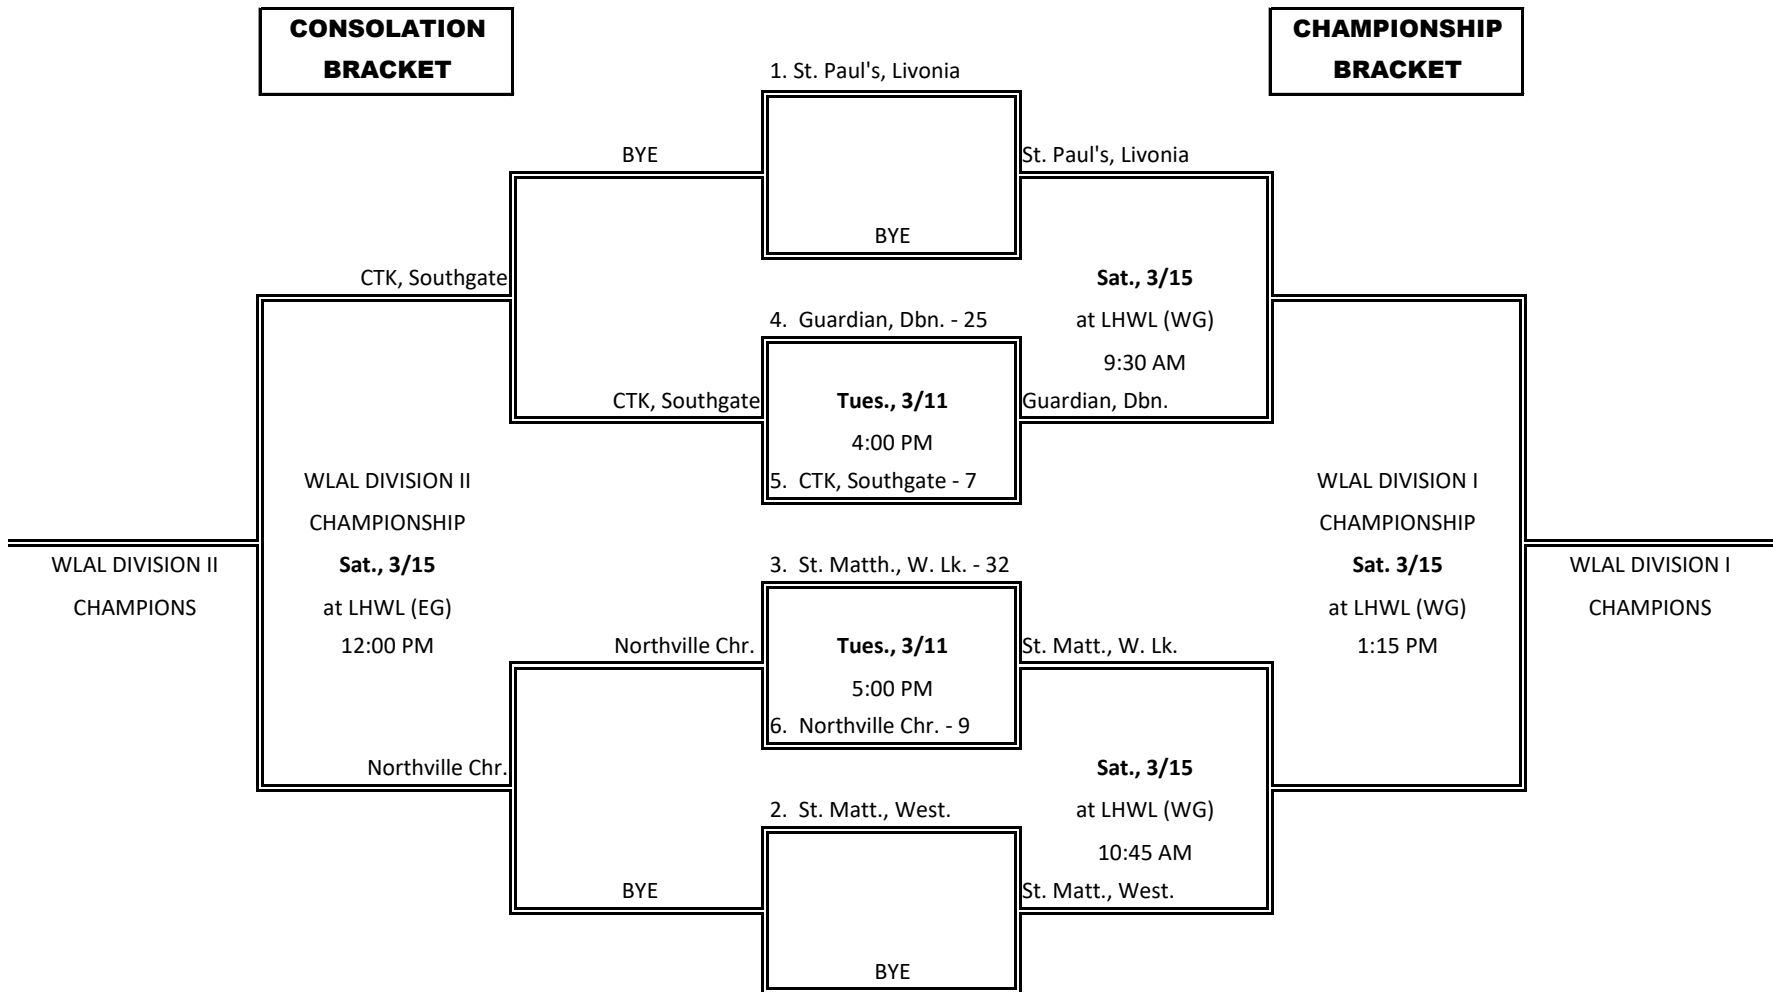

2025 WLAL GIRLS BASKETBALL TOURNAMENT

All first round tournament games are played at higher seed's home location.

WG = West Gym

EG = East Gym